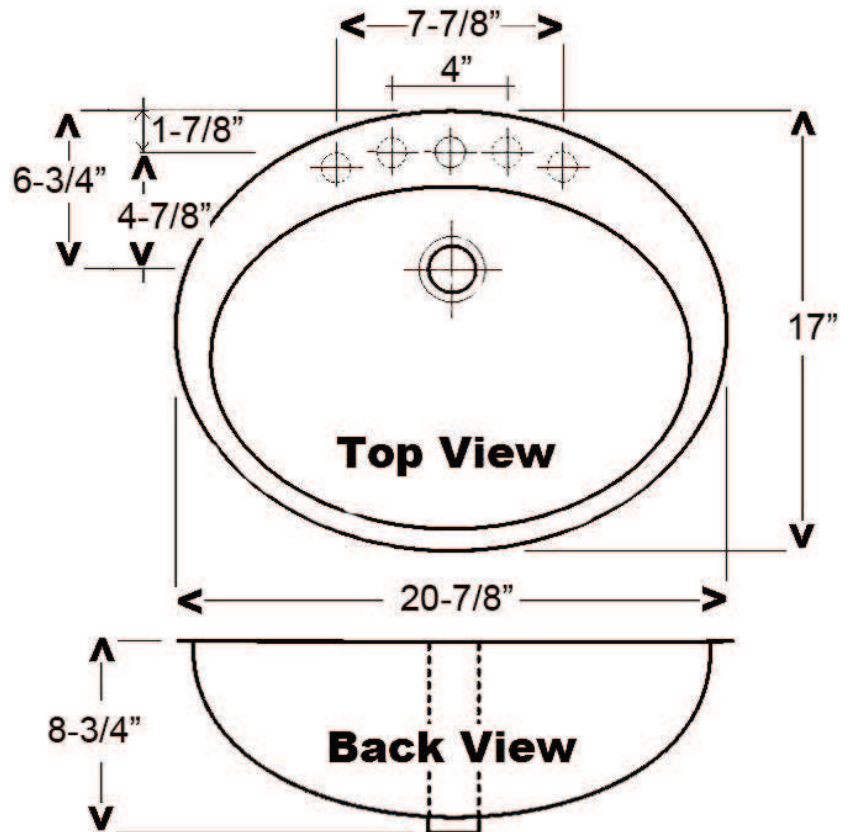

JESSICA DROP-IN WASH BASIN

Cat. No.
3-71X

W: 20 7/8"
D: 17"
H: 8 3/4"
Flange: 1 3/8"

Features:

- ▶ Made of Vitreous China
- ▶ Available with 1, 2 or 3 Holes
- ▶ Self-rimming
- ▶ Traditional Style

Colors:

WH White
BQ Bisque

Compliance Certification
Meets or exceeds the following specifications: ASME A112.19.2
2008 AND CSA B45.1-08 for ceramic plumbing fixtures.

Interior Dimensions:

Basin Interior: 16 3/4" x 11 1/4"
Basin Depth: 6 1/2"
Faucet and spout holes: 1 3/8"

Dimensions of fixture are nominal and may vary within the range of tolerances established by ANSI Standard A112.19.2. Dimensions and specifications subject to change without notice.